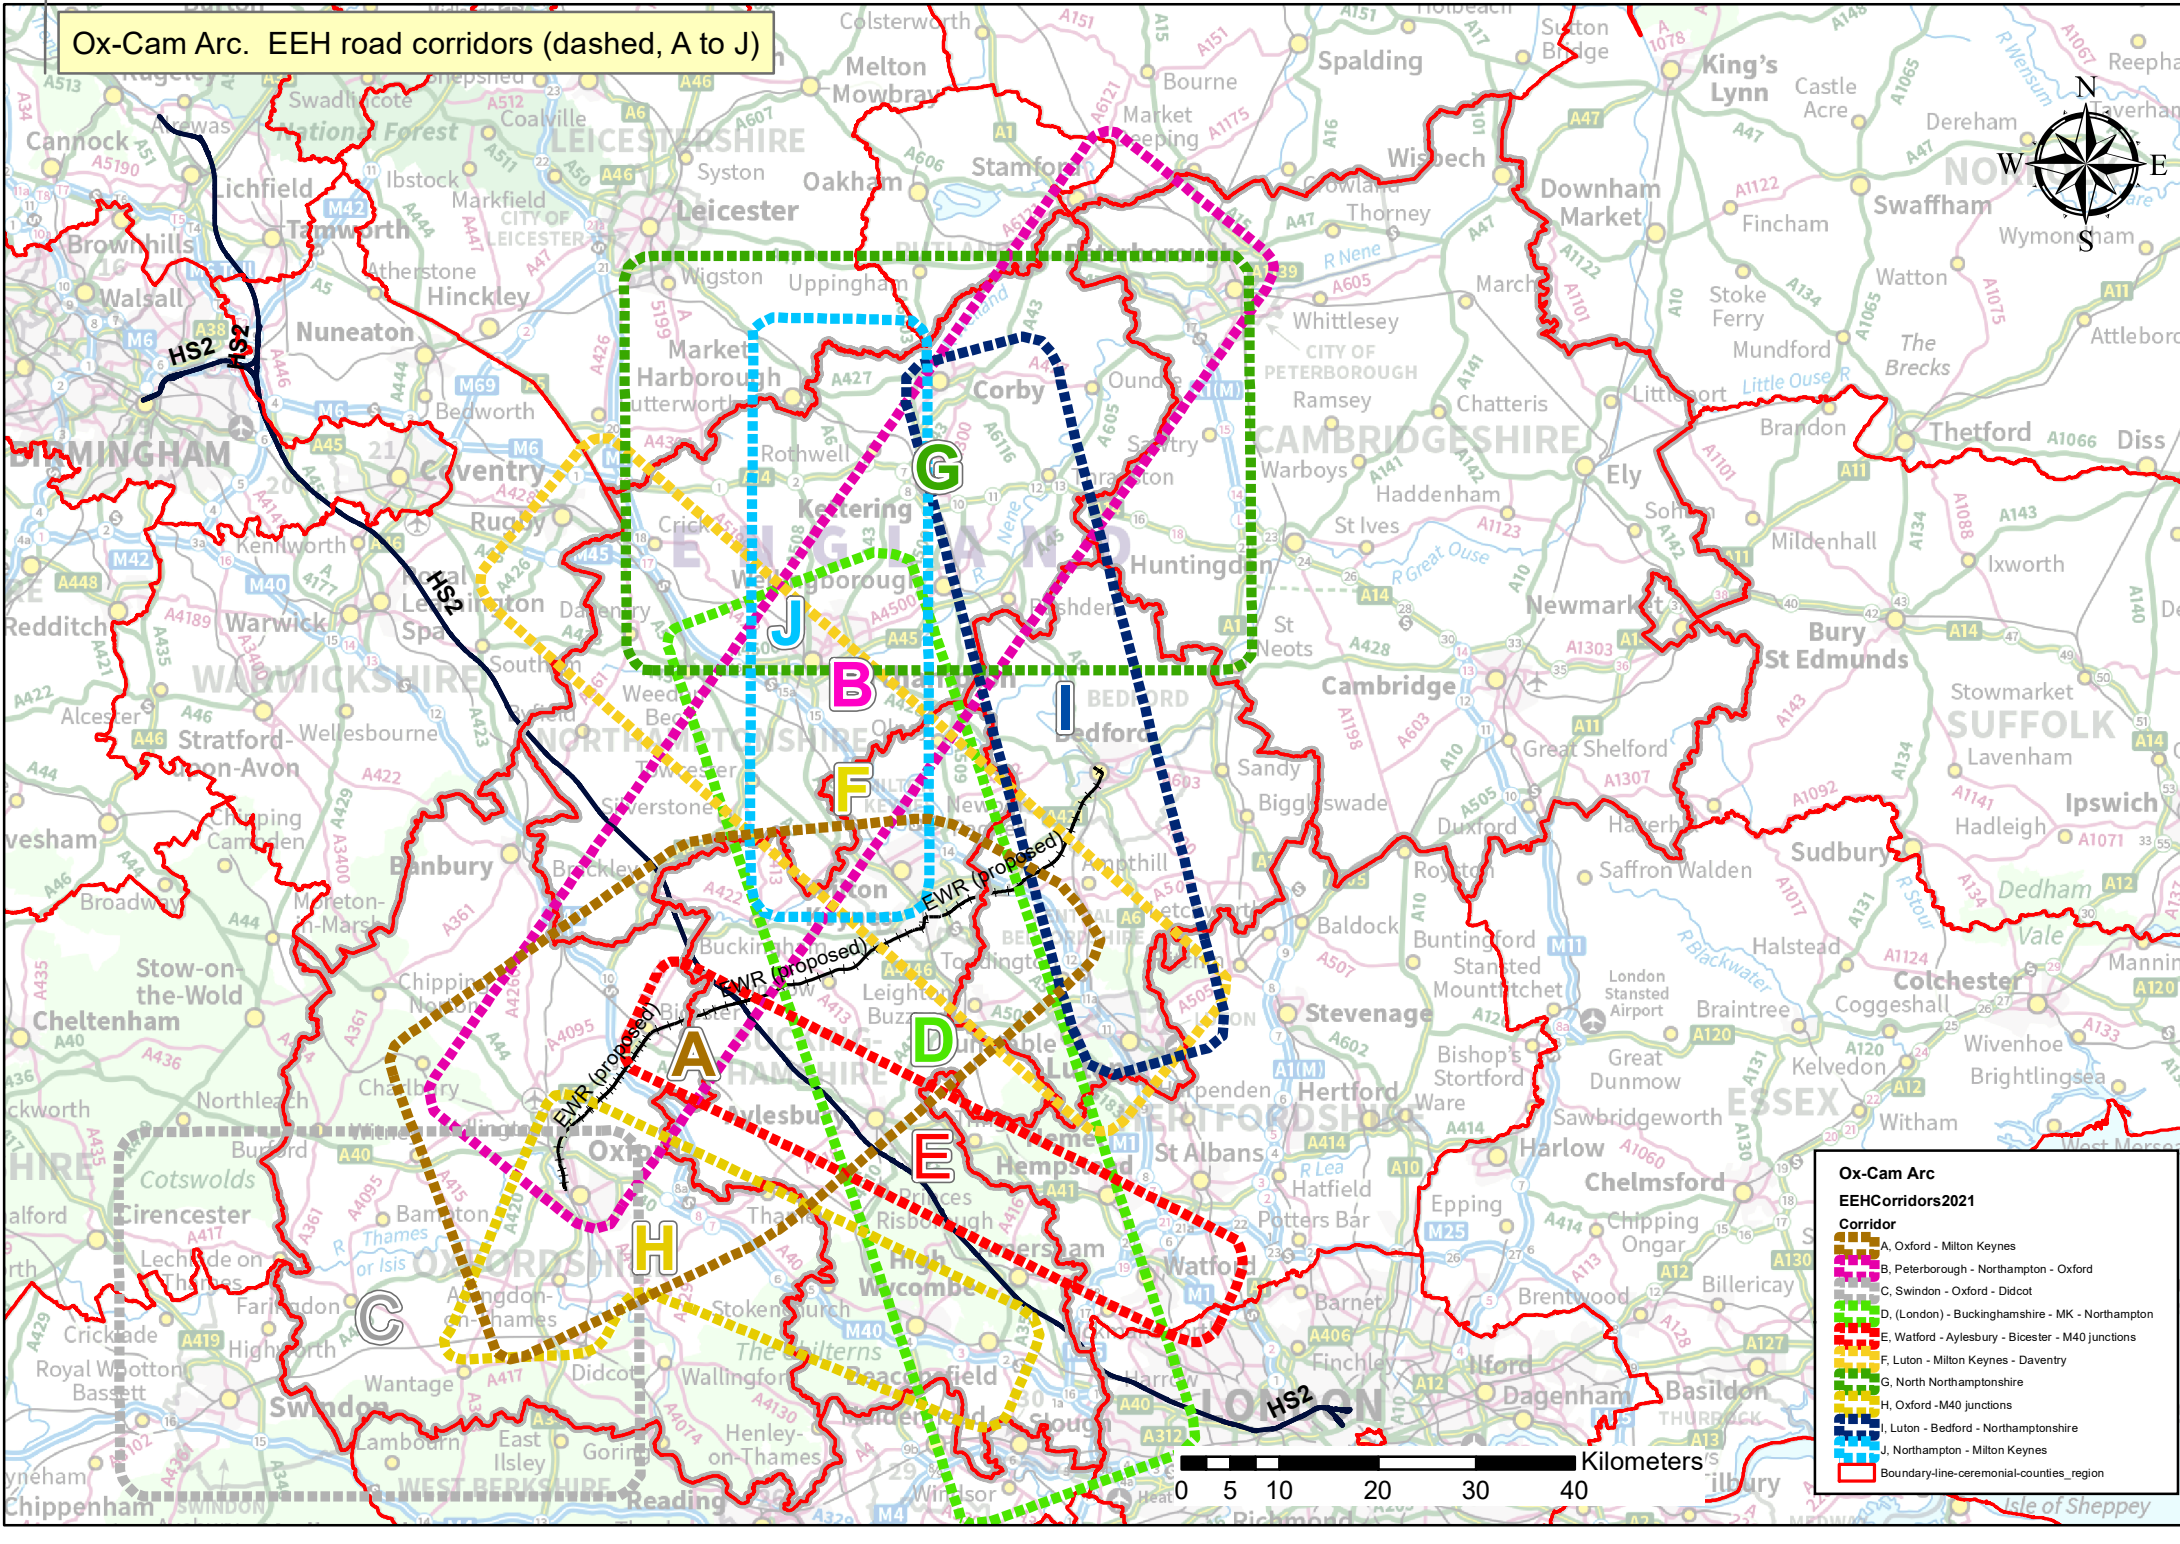

Ox-Cam Arc. EEH road corridors (dashed, A to J)

**Ox-Cam Arc**  
**EEH Corridors 2021**

Corridor	Description
A	Oxford - Milton Keynes
B	Peterborough - Northampton - Oxford
C	Swindon - Oxford - Didcot
D	(London) - Buckinghamshire - MK - Northampton
E	Watford - Aylesbury - Bicester - M40 junctions
F	Luton - Milton Keynes - Daventry
G	North Northamptonshire
H	Oxford - M40 junctions
I	Luton - Bedford - Northamptonshire
J	Northampton - Milton Keynes
	Boundary-line-ceremonial-counties_region

0 5 10 20 30 40 Kilometers